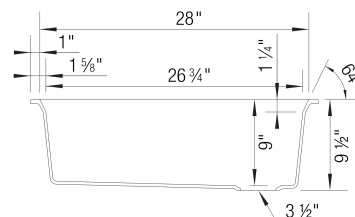

Sink Specifications

Color	SKU
Anthracite	443304
Café	443308
Cinder	443305
White	443306
Coal Black	443303
Truffle	443307
Volcano Gray	443309
Soft White	443310

INTEOS 30 SILGRANIT

Design and Planning Tips

- Min cabinet size: 33 in (838 mm)
- Rim height: 7/16 in (11 mm)

What is included:

Includes bridge cutting board, accessories holder and large colander

Installation on a wooden frame, no clips required.

IMPORTANT: Specific cutout dimensions are required for proper accessories usage. Please refer to the installation instructions. Reversible sink.