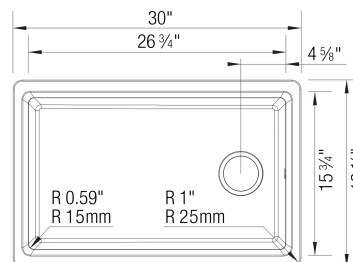

Sink Specifications

Color	SKU
Anthracite	443304
Café	443308
Cinder	443305
White	443306
Coal Black	443303
Truffle	443307
Volcano Gray	443309
Soft White	443310

INTEOS 30 SILGRANIT

Design and Planning Tips

- Min cabinet size: 33 in (838 mm)
- Rim height: 7/16 in (11 mm)

What is included:

Includes bridge cutting board, accessories holder and large colander

Installation on a wooden frame, no clips required.

IMPORTANT: Specific cutout dimensions are required for proper accessories usage. Please refer to the installation instructions. Reversible sink.