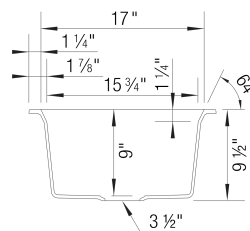

Warranty

BLANCO offers a limited lifetime warranty on all sinks and faucets, as well as a one-year warranty on all custom accessories.

Code/Standards Compliance

BLANCO sinks and faucets are third-party tested and certified to standards and listed by applicable certification bodies. For more information on individual product listings, contact our office or listing organization.

View our how-to videos to learn more about installing and caring for BLANCO products:
<https://www.blanco.com/us-en/service/how-to-videos/how-to-videos-for-sinks/>