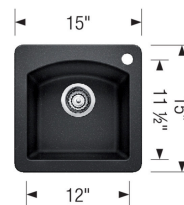

## DIAMOND Bar Dual Mount SILGRANIT

### Design and Planning Tips

- Min cabinet size: 15 in
- Bowl depth: 8 in ( 203.0 mm )

What is included:

Sink clips  
Installation instructions  
Cut-out template  
Limited Lifetime Warranty

Depending on cabinet construction, a different cabinet size may be required. Consult the cabinet manufacturer.