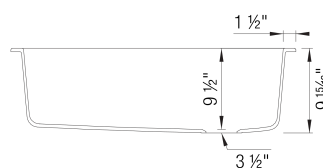

Codes & Standards

CSA B45.8-18/ IAPMO Z403-2018

Optional Accessories

Floating Dish Rack	236431
Sink Grid	221010
CapFlow Strainer Cover	517666
Undermount Clips	440851

Warranty

BLANCO offers a limited lifetime warranty on all sinks and faucets, as well as a one-year warranty on all custom accessories.

Code/Standards Compliance

BLANCO sinks and faucets are third-party tested and certified to standards and listed by applicable certification bodies. For more information on individual product listings, contact our office or listing organization.

View our how-to videos to learn more about installing and caring for BLANCO products:
<https://www.blanco.com/us-en/service/how-to-videos/how-to-videos-for-sinks/>

Questions? Contact us today

BLANCO America, Inc.
110 Mount Holly By-Pass
Lumberton, NJ 08048

Phone & Fax
Phone: 888-668-6201
Fax: 609-668-6211