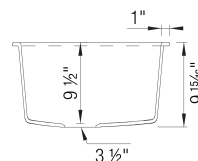

Codes & Standards

CSA B45.8-18/ IAPMO Z403-2018

Optional Accessories

Floating Dish Rack	236431
Sink Grid	221010
CapFlow Strainer Cover	517666
Undermount Clips	440851

Warranty

BLANCO offers a limited lifetime warranty on all sinks and faucets, as well as a one-year warranty on all custom accessories.

Code/Standards Compliance

BLANCO sinks and faucets are third-party tested and certified to standards and listed by applicable certification bodies. For more information on individual product listings, contact our office or listing organization.

View our how-to videos to learn more about installing and caring for BLANCO products:
<https://www.blanco.com/us-en/service/how-to-videos/how-to-videos-for-sinks/>

Questions? Contact us today

BLANCO America, Inc.
110 Mount Holly By-Pass
Lumberton, NJ 08048

Phone & Fax
Phone: 888-668-6201
Fax: 609-668-6211