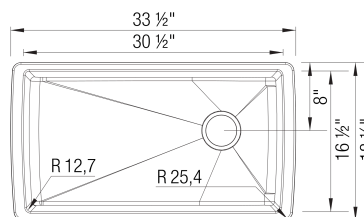

DIAMOND Super Single SILGRANIT

Design and Planning Tips

- Min cabinet size: 36 in

What is included:
Installation instructions
Cut-out template
Limited Lifetime Warranty

Depending on cabinet construction, a different cabinet size may be required. Consult the cabinet manufacturer.