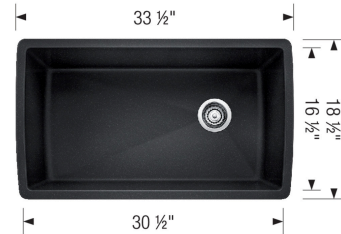

DIAMOND Super Single SILGRANIT

Sink Specifications

Color	SKU
Cinder	441764
Truffle	441765
White	441767
Anthracite	441768
Metallic Gray	441770
Café	441771
Coal Black	442916

Design and Planning Tips

- Min cabinet size: 36 in
- Bowl depth: 9,5 in (240.0 mm)

Cubed weight: 111 lbs.

Optional Accessories

Floating Dish Rack	236431
Sink Grid	221010
CapFlow Strainer Cover	517666
Undermount Clips	440851

Warranty

BLANCO offers a limited lifetime warranty on all sinks and faucets, as well as a one-year warranty on all custom accessories.