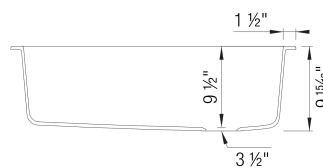

Design and Planning Tips

- Min cabinet size: 36 in

What is included:
Installation instructions, Cut-out template, Limited
Lifetime Warranty

6 additional knock-out holes for accessories
To protect from damage, sink must ship on a
pallet