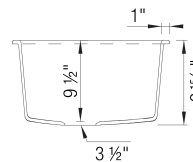

Warranty

BLANCO offers a limited lifetime warranty on all sinks and faucets, as well as a one-year warranty on all custom accessories.

Code/Standards Compliance

BLANCO sinks and faucets are third-party tested and certified to standards and listed by applicable certification bodies. For more information on individual product listings, contact our office or listing organization.

View our how-to videos to learn more about installing and caring for BLANCO products:
<https://www.blanco.com/us-en/service/how-to-videos/how-to-videos-for-sinks/>

Questions? Contact us today

BLANCO America, Inc.
110 Mount Holly By-Pass
Lumberton, NJ 08048

Phone & Fax
Phone: 888-668-6201
Fax: 609-668-6211

While BLANCO endeavors to provide accurate information, all dimensions are nominal, cannot be guaranteed, and are subject to change or cancellation. BLANCO assumes no responsibility for use of superseded or voided specifications.