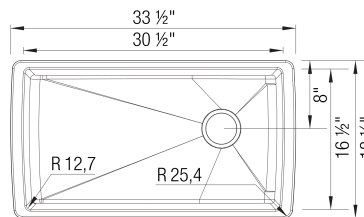

Design and Planning Tips

- Min cabinet size: 36 in

What is included:
Installation instructions, Cut-out template, Limited
Lifetime Warranty

6 additional knock-out holes for accessories
To protect from damage, sink must ship on a
pallet