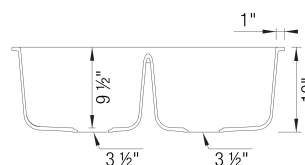

DIAMOND Equal Double SILGRANIT

Design and Planning Tips

- Min cabinet size: 36 in

What is included:
Installation instructions, Cut-out template, Limited
Lifetime Warranty

Codes & Standards

CSA B45.8-18/ IAPMO Z403-2018