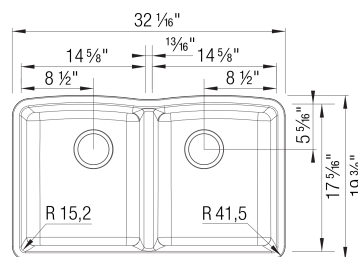

## Design and Planning Tips

- Min cabinet size: 36 in

What is included:  
Installation instructions, Cut-out template, Limited  
Lifetime Warranty