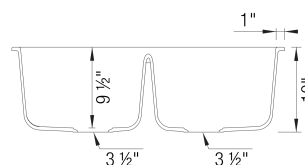

## Design and Planning Tips

- Min cabinet size: 36 in

What is included:  
Installation instructions, Cut-out template, Limited  
Lifetime Warranty