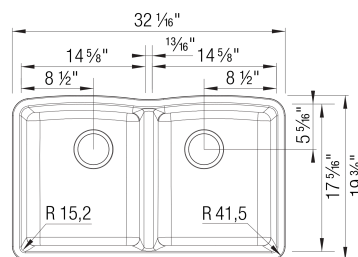

DIAMOND Equal Double SILGRANIT

Design and Planning Tips

- Min cabinet size: 36 in

What is included:
Installation instructions, Cut-out template, Limited
Lifetime Warranty

Codes & Standards

CSA B45.8-18/ IAPMO Z403-2018