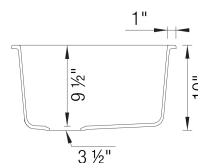

Warranty

BLANCO offers a limited lifetime warranty on all sinks and faucets, as well as a one-year warranty on all custom accessories.

Code/Standards Compliance

BLANCO sinks and faucets are third-party tested and certified to standards and listed by applicable certification bodies. For more information on individual product listings, contact our office or listing organization.

View our how-to videos to learn more about installing and caring for BLANCO products:
<https://www.blanco.com/us-en/service/how-to-videos/how-to-videos-for-sinks/>

Questions? Contact us today

BLANCO America, Inc.
110 Mount Holly By-Pass
Lumberton, NJ 08048

Phone & Fax
Phone: 888-668-6201
Fax: 609-668-6211

While BLANCO endeavors to provide accurate information, all dimensions are nominal, cannot be guaranteed, and are subject to change or cancellation. BLANCO assumes no responsibility for use of superseded or voided specifications.