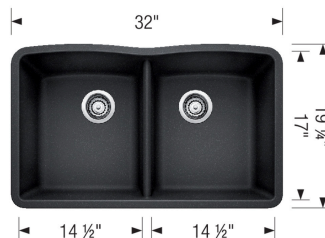

Design and Planning Tips

- Min cabinet size: 36 in
- Bowl depth: 9,5 in (240.0 mm)

What is included:

Installation instructions

Cut-out template

Limited Lifetime Warranty

Depending on cabinet construction, a different cabinet size may be required. Consult the cabinet manufacturer.

Cubed weight: 111 lbs.

Optional Accessories

Floating Dish Rack	236432
Sink Grid	221008
Sink Grid	221009
CapFlow Strainer Cover	517666
Undermount Clips	440851

Warranty

BLANCO offers a limited lifetime warranty on all sinks and faucets, as well as a one-year warranty on all custom accessories.