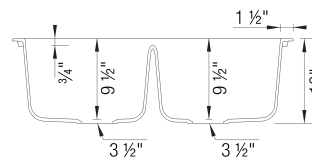

Design and Planning Tips

- Min cabinet size: 36 in

What is included:

Installation instructions, Cut-out template, Drop-in clips, Limited Lifetime Warranty

4 additional knock-out holes for accessories

Codes & Standards