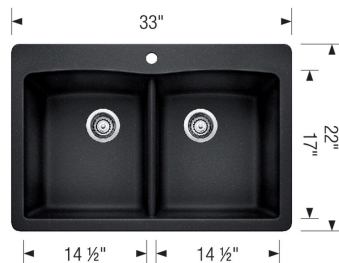

DIAMOND Equal Double Dual Mount SILGRANIT

Sink Specifications

| Color | SKU |
|---------------|--------|
| White | 440221 |
| Café | 440218 |
| Metallic Gray | 440219 |
| Anthracite | 440220 |
| Truffle | 441285 |
| Cinder | 441466 |
| Coal Black | 442912 |

Design and Planning Tips

- Min cabinet size: 36 in
- Bowl depth: 9,5 in (240.0 mm)

What is included:

Sink clips

Installation instructions

Cut-out template

Limited Lifetime Warranty

Depending on cabinet construction, a different cabinet size may be required. Consult the cabinet manufacturer.

4 additional knock-out holes

Cubed weight: 111 lbs.

Optional Accessories

| | |
|------------------------------|--------|
| Red Alder Wood Cutting Board | 440229 |
| Floating Dish Rack | 236432 |
| Sink Grid | 221008 |
| Sink Grid | 221009 |