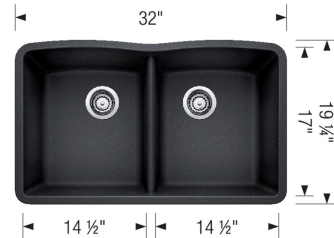

DIAMOND Equal Double Low Divide SILGRANIT

Sink Specifications

Color	SKU
Cinder	442071
Truffle	442072
White	442074
Anthracite	442075
Metallic Gray	442077
Café	442078
Coal Black	442914

Design and Planning Tips

- Min cabinet size: 36 in
- Bowl depth: 9,5 in

What is included:
Installation instructions
Cut-out template
Limited Lifetime Warranty

Depending on cabinet construction, a different cabinet size may be required. Consult the cabinet manufacturer.

Cubed weight: 111 lbs.

Optional Accessories

Floating Dish Rack	236432
Sink Grid	221008
Sink Grid	221009
CapFlow Strainer Cover	517666
Undermount Clips	440851

Warranty

BLANCO offers a limited lifetime warranty on all sinks and faucets, as well as a one-year warranty on all custom accessories.