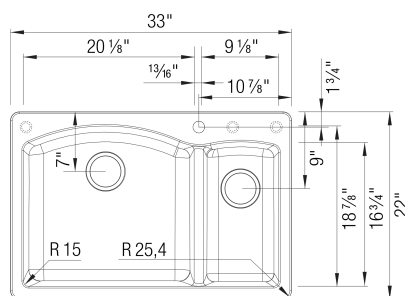

Design and Planning Tips

- Min cabinet size: 36 in
- Bowl depth: 9,5 in (240.0 mm)

What is included:

Sink clips
Installation instructions
Cut-out template
Limited Lifetime Warranty

Depending on cabinet construction, a different cabinet size may be required. Consult the cabinet manufacturer.