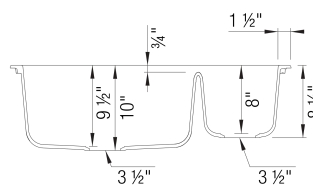

Optional Accessories

Red Alder Wood Cutting Board	440227
Sink Grid	221011
CapFlow Strainer Cover	517666

Warranty

BLANCO offers a limited lifetime warranty on all sinks and faucets, as well as a one-year warranty on all custom accessories.

Code/Standards Compliance

BLANCO sinks and faucets are third-party tested and certified to standards and listed by applicable certification bodies. For more information on individual product listings, contact our office or listing organization.

View our how-to videos to learn more about installing and caring for BLANCO products:
<https://www.blanco.com/us-en/service/how-to-videos/how-to-videos-for-sinks/>

Questions? Contact us today

BLANCO America, Inc.
110 Mount Holly By-Pass
Lumberton, NJ 08048

Phone & Fax
Phone: 888-668-6201
Fax: 609-668-6211

While BLANCO endeavors to provide accurate information, all dimensions are nominal, cannot be guaranteed, and are subject to change or cancellation. BLANCO assumes no responsibility for use of superseded or voided specifications.