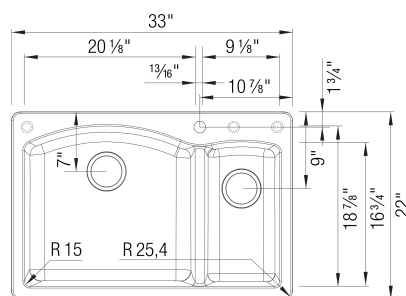

Sink Specifications

Color	SKU
Café	440197
Metallic Gray	440198
Anthracite	440199
White	440200
Truffle	441282
Cinder	441464
Coal Black	442907

Design and Planning Tips

- Min cabinet size: 36 in
- Bowl depth: 9,5 in (240.0 mm)

What is included:

Sink clips
Installation instructions
Cut-out template
Limited Lifetime Warranty

Depending on cabinet construction, a different cabinet size may be required. Consult the cabinet manufacturer.

3 additional knock-out hole

Cubed weight: 122 lbs.

Optional Accessories

Red Alder Wood Cutting Board	440227
Sink Grid	221011
CapFlow Strainer Cover	517666

DIAMOND 1½ Dual Mount SILGRANIT

Warranty

BLANCO offers a limited lifetime warranty on all sinks and faucets, as well as a one-year warranty on all custom accessories.

Code/Standards Compliance

BLANCO sinks and faucets are third-party tested and certified to standards and listed by applicable certification bodies. For more information on individual product listings, contact our office or listing organization.

View our how-to videos to learn more about installing and caring for BLANCO products:
<https://www.blanco.com/us-en/service/how-to-videos/how-to-videos-for-sinks/>

Questions? Contact us today

BLANCO America, Inc.
110 Mount Holly By-Pass
Lumberton, NJ 08048

Phone & Fax
Phone: 888-668-6201
Fax: 609-668-6211

While BLANCO endeavors to provide accurate information, all dimensions are nominal, cannot be guaranteed, and are subject to change or cancellation. BLANCO assumes no responsibility for use of superseded or voided specifications.