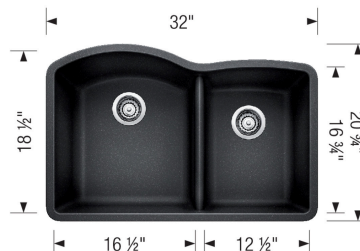

Sink Specifications

Color	SKU
Café	440177
Metallic Gray	440178
Anthracite	440179
White	440180
Truffle	441284
Cinder	441469
Coal Black	442909

DIAMOND 1³/₄ SILGRANIT

Design and Planning Tips

- Min cabinet size: 36 in
- Bowl depth: 9,5 in (240.0 mm)