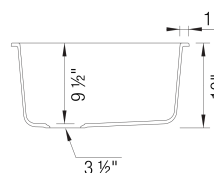

- Min cabinet size: 36 in (914 mm)

What is included:
Installation instructions, Cut-out template, Limited
Lifetime Warranty

Codes & Standards

CSA B45.8-18/ IAPMO Z403-2018

Optional Accessories

Floating Dish Rack	236431
Sink Grid (Large bowl)	220998
Sink Grid (Small bowl)	231342
Undermount Clips	440851
CapFlow Strainer Cover	517666