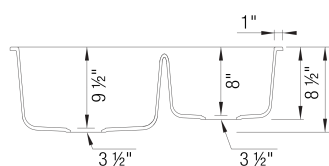

- Min cabinet size: 36 in (914 mm)

What is included:
Installation instructions, Cut-out template, Limited
Lifetime Warranty

Codes & Standards

CSA B45.8-18/ IAPMO Z403-2018

Optional Accessories

Floating Dish Rack	236431
Sink Grid (Large bowl)	220998
Sink Grid (Small bowl)	231342
Undermount Clips	440851
CapFlow Strainer Cover	517666