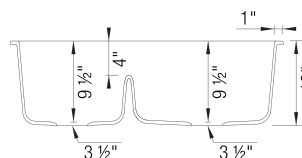

Design and Planning Tips

- Min cabinet size: 36 in

What is included:
Installation instructions, Cut-out template, Limited Lifetime Warranty

Codes & Standards

CSA B45.8-18/ IAPMO Z403-2018

Optional Accessories