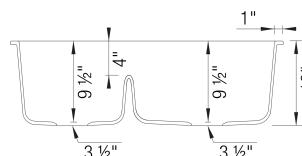

### Design and Planning Tips

- Min cabinet size: 36 in

What is included:  
Installation instructions, Cut-out template, Limited Lifetime Warranty