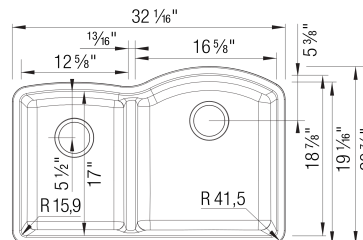

## DIAMOND 1<sup>3</sup>/<sub>4</sub> Reverse Low Divide SILGRANIT

### Design and Planning Tips

- Min cabinet size: 36 in

What is included:  
Installation instructions, Cut-out template, Limited Lifetime Warranty