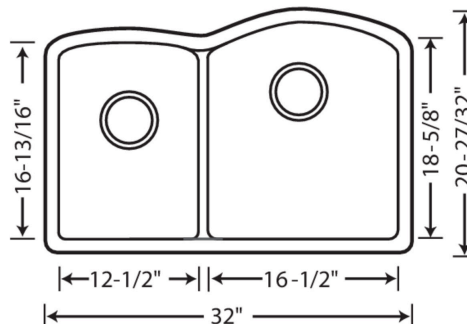

DIAMOND 1³/₄ REVERSE LOW DIVIDE SILGRANIT

Sink Specifications

Color	SKU
Anthracite	441598
Café Brown	441609
Cinder	441600
Metallic Gray	441601
White	441603
Truffle	441608
Concrete Gray	442743

Design and Planning Tips

- Min cabinet size: 36 in
- Bowl depth: 9 1/2 in (240.0 mm)

What is included:

Installation instructions, Sink template, Limited lifetime warranty, Drains NOT included., Undermount clips are not included and may be sold separately.

Bowl Depths: 9-1/2" & 9-1/2"

Required outside cabinet: 36"

Cutout Size: Template provided with approximate 1/8" reveal

Codes/Standards: CSA B45.8-18/ IAPMO Z403-2018

Warranty

BLANCO offers a limited lifetime warranty on all sinks and faucets, as well as a one-year warranty on all custom accessories.

Code/Standards Compliance

BLANCO sinks and faucets are third-party tested and certified to standards and listed by applicable certification bodies. For more information on individual product listings, contact our office or listing organization.

View our how-to videos to learn more about installing and caring for BLANCO products:

<https://www.blanco.com/us-en/service/how-to-videos/how-to-videos-for-sinks/>

Questions? Contact us today

BLANCO America, Inc.
110 Mount Holly By-Pass
Lumberton, NJ 08048

Phone & Fax
Phone: 888-668-6201
Fax: 609-668-6211

While BLANCO endeavors to provide accurate information, all dimensions are nominal, cannot be guaranteed, and are subject to change or cancellation. BLANCO assumes no responsibility for use of superseded or voided specifications.