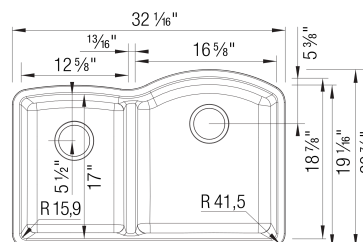

Design and Planning Tips

- Min cabinet size: 36 in

What is included:
Installation instructions, Cut-out template, Limited Lifetime Warranty

Codes & Standards

CSA B45.8-18/ IAPMO Z403-2018

Optional Accessories