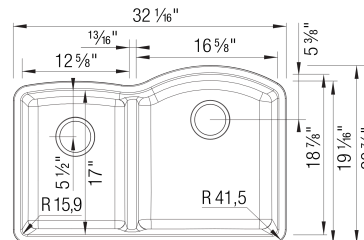

Design and Planning Tips

- Min cabinet size: 36 in

What is included:
Installation instructions, Cut-out template, Limited Lifetime Warranty

Codes & Standards

CSA B45.8-18/ IAPMO Z403-2018

Optional Accessories