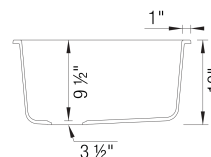

Warranty

BLANCO offers a limited lifetime warranty on all sinks and faucets, as well as a one-year warranty on all custom accessories.

Code/Standards Compliance

BLANCO sinks and faucets are third-party tested and certified to standards and listed by applicable certification bodies. For more information on individual product listings, contact our office or listing organization.

View our how-to videos to learn more about installing and caring for BLANCO products:
<https://www.blanco.com/us-en/service/how-to-videos/how-to-videos-for-sinks/>

Questions? Contact us today

BLANCO America, Inc.
110 Mount Holly By-Pass
Lumberton, NJ 08048

Phone & Fax
Phone: 888-668-6201
Fax: 609-668-6211

While BLANCO endeavors to provide accurate information, all dimensions are nominal, cannot be guaranteed, and are subject to change or cancellation. BLANCO assumes no responsibility for use of superseded or voided specifications.