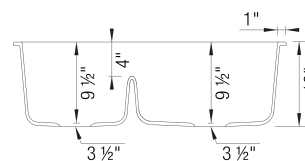

Design and Planning Tips

- Min cabinet size: 36 in

What is included:
Installation instructions, Cut-out template, Limited Lifetime Warranty

Codes & Standards

CSA B45.8-18/ IAPMO Z403-2018

Optional Accessories