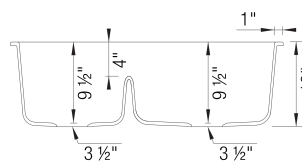

Design and Planning Tips

- Min cabinet size: 36 in

What is included:
Installation instructions, Cut-out template, Limited Lifetime Warranty

Codes & Standards

CSA B45.8-18/ IAPMO Z403-2018

Optional Accessories