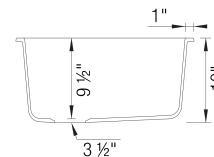

Warranty

BLANCO offers a limited lifetime warranty on all sinks and faucets, as well as a one-year warranty on all custom accessories.

Code/Standards Compliance

BLANCO sinks and faucets are third-party tested and certified to standards and listed by applicable certification bodies. For more information on individual product listings, contact our office or listing organization.

View our how-to videos to learn more about installing and caring for BLANCO products:
<https://www.blanco.com/us-en/service/how-to-videos/how-to-videos-for-sinks/>

Questions? Contact us today

BLANCO America, Inc.
110 Mount Holly By-Pass
Lumberton, NJ 08048

Phone & Fax
Phone: 888-668-6201
Fax: 609-668-6211

While BLANCO endeavors to provide accurate information, all dimensions are nominal, cannot be guaranteed, and are subject to change or cancellation. BLANCO assumes no responsibility for use of superseded or voided specifications.