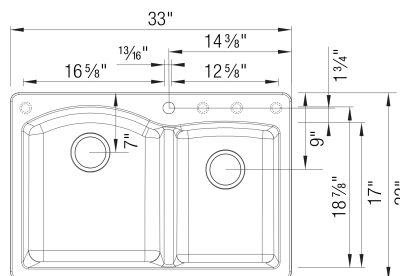

## DIAMOND 1<sup>3</sup>/<sub>4</sub> Dual Mount SILGRANIT

## Design and Planning Tips

- Min cabinet size: 36 in

What is included:

Installation instructions, Cut-out template, Drop-in clips, Limited Lifetime Warranty

4 additional knock-out holes for accessories