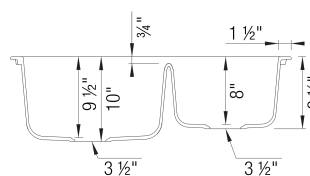

## Design and Planning Tips

- Min cabinet size: 36 in

What is included:

Installation instructions, Cut-out template, Drop-in clips, Limited Lifetime Warranty

4 additional knock-out holes for accessories