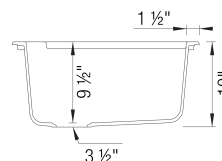

Warranty

BLANCO offers a limited lifetime warranty on all sinks and faucets, as well as a one-year warranty on all custom accessories.

Code/Standards Compliance

BLANCO sinks and faucets are third-party tested and certified to standards and listed by applicable certification bodies. For more information on individual product listings, contact our office or listing organization.

View our how-to videos to learn more about installing and caring for BLANCO products:
<https://www.blanco.com/us-en/service/how-to-videos/how-to-videos-for-sinks/>

Questions? Contact us today

BLANCO America, Inc.
110 Mount Holly By-Pass
Lumberton, NJ 08048

Phone & Fax
Phone: 888-668-6201
Fax: 609-668-6211

While BLANCO endeavors to provide accurate information, all dimensions are nominal, cannot be guaranteed, and are subject to change or cancellation. BLANCO assumes no responsibility for use of superseded or voided specifications.