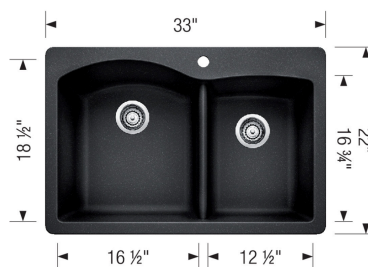

## DIAMOND 1<sup>3</sup>/<sub>4</sub> Dual Mount SILGRANIT

## Design and Planning Tips

- Min cabinet size: 36 in
- Bowl depth: 9,5 in ( 240.0 mm )

What is included:

Sink clips  
Installation instructions  
Cut-out template  
Limited Lifetime Warranty

Depending on cabinet construction, a different cabinet size may be required. Consult the cabinet manufacturer.

4 additional knock-out holes

Cubed weight: 111 lbs.