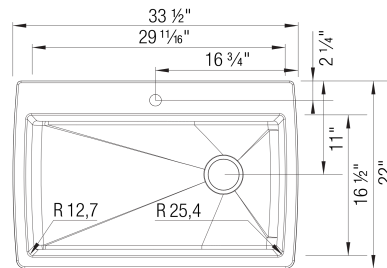

Design and Planning Tips

- Min cabinet size: 36 in

What is included:

Installation instructions, Cut-out template, Drop-in clips, Limited Lifetime Warranty

6 additional knock-out holes for accessories

Codes & Standards