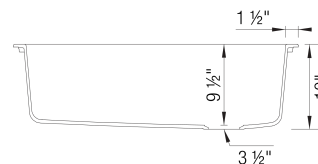

Design and Planning Tips

- Min cabinet size: 36 in

What is included:

Installation instructions, Cut-out template, Drop-in clips, Limited Lifetime Warranty

6 additional knock-out holes for accessories

Codes & Standards