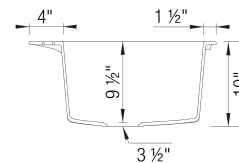

Warranty

BLANCO offers a limited lifetime warranty on all sinks and faucets, as well as a one-year warranty on all custom accessories.

Code/Standards Compliance

BLANCO sinks and faucets are third-party tested and certified to standards and listed by applicable certification bodies. For more information on individual product listings, contact our office or listing organization.

View our how-to videos to learn more about installing and caring for BLANCO products:

<https://www.blanco.com/us-en/service/how-to-videos/how-to-videos-for-sinks/>

Questions? Contact us today

BLANCO America, Inc.
110 Mount Holly By-Pass
Lumberton, NJ 08048

Phone & Fax
Phone: 888-668-6201
Fax: 609-668-6211

While BLANCO endeavors to provide accurate information, all dimensions are nominal, cannot be guaranteed, and are subject to change or cancellation. BLANCO assumes no responsibility for use of superseded or voided specifications.