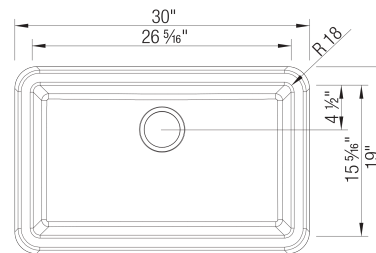

IKON 30 SILGRANIT

Design and Planning Tips

- Min cabinet size: 33 in
- Bowl depth: 9-1/4" in (235.0 mm)

What is included:
Installation instructions
Cabinet template
Limited Lifetime Warranty

Bowl Depth: 9-1/4"
Required outside cabinet: 33"
Front Apron Depth: 10"
Rim thickness: 1-1/2"
Base of sink is larger than the rim. Outside base measures 30" x 19"
Drain hole accept 3-1/2" U.S. drain fittings
51 lbs - Note: Cannot be shipped UPS
Codes/Standards: CSA B45.8-18/ IAPMO Z403-2018