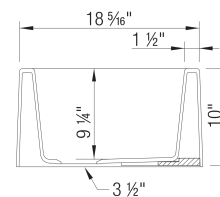

- Min cabinet size: 33 in
- Bowl depth: 9-1/4" in (235.0 mm)

What is included:
Installation instructions
Cabinet template
Limited Lifetime Warranty

Bowl Depth: 9-1/4"
Required outside cabinet: 33"
Front Apron Depth: 10"
Rim thickness: 1-1/2"
Base of sink is larger than the rim. Outside base measures 30" x 19"
Drain hole accept 3-1/2" U.S. drain fittings
51 lbs - Note: Cannot be shipped UPS
Codes/Standards: CSA B45.8-18/ IAPMO Z403-2018