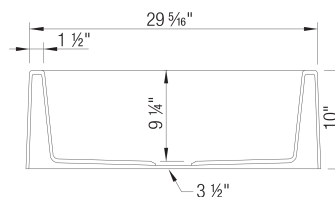

- Min cabinet size: 33 in
- Bowl depth: 9-1/4" in (235.0 mm)

What is included:
Installation instructions
Cabinet template
Limited Lifetime Warranty

Bowl Depth: 9-1/4"
Required outside cabinet: 33"
Front Apron Depth: 10"
Rim thickness: 1-1/2"
Base of sink is larger than the rim. Outside base measures 30" x 19"
Drain hole accept 3-1/2" U.S. drain fittings
51 lbs - Note: Cannot be shipped UPS
Codes/Standards: CSA B45.8-18/ IAPMO Z403-2018