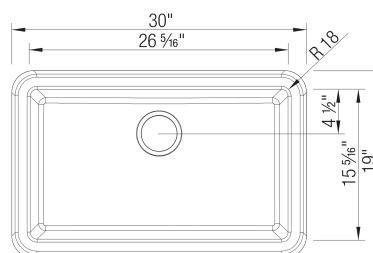

IKON 30 SILGRANIT

Warranty

BLANCO offers a limited lifetime warranty on all sinks and faucets, as well as a one-year warranty on all custom accessories.

Code/Standards Compliance

BLANCO sinks and faucets are third-party tested and certified to standards and listed by applicable certification bodies. For more information on individual product listings, contact our office or listing organization.

View our how-to videos to learn more about installing and caring for BLANCO products:
<https://www.blanco.com/us-en/service/how-to-videos/how-to-videos-for-sinks/>

Questions? Contact us today

BLANCO America, Inc.
110 Mount Holly By-Pass
Lumberton, NJ 08048

Phone & Fax
Phone: 888-668-6201
Fax: 609-668-6211

While BLANCO endeavors to provide accurate information, all dimensions are nominal, cannot be guaranteed, and are subject to change or cancellation. BLANCO assumes no responsibility for use of superseded or voided specifications.