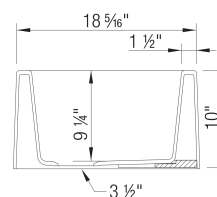

IKON 30 SILGRANIT

Warranty

BLANCO offers a limited lifetime warranty on all sinks and faucets, as well as a one-year warranty on all custom accessories.

Code/Standards Compliance

BLANCO sinks and faucets are third-party tested and certified to standards and listed by applicable certification bodies. For more information on individual product listings, contact our office or listing organization.

View our how-to videos to learn more about installing and caring for BLANCO products:
<https://www.blanco.com/us-en/service/how-to-videos/how-to-videos-for-sinks/>

Questions? Contact us today

BLANCO America, Inc.
110 Mount Holly By-Pass
Lumberton, NJ 08048

Phone & Fax
Phone: 888-668-6201
Fax: 609-668-6211

While BLANCO endeavors to provide accurate information, all dimensions are nominal, cannot be guaranteed, and are subject to change or cancellation. BLANCO assumes no responsibility for use of superseded or voided specifications.