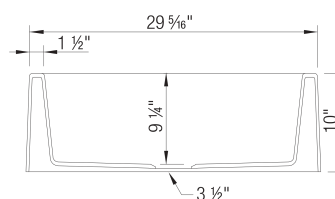

IKON 30 SILGRANIT

Warranty

BLANCO offers a limited lifetime warranty on all sinks and faucets, as well as a one-year warranty on all custom accessories.

Code/Standards Compliance

BLANCO sinks and faucets are third-party tested and certified to standards and listed by applicable certification bodies. For more information on individual product listings, contact our office or listing organization.

View our how-to videos to learn more about installing and caring for BLANCO products:
<https://www.blanco.com/us-en/service/how-to-videos/how-to-videos-for-sinks/>

Questions? Contact us today

BLANCO America, Inc.
110 Mount Holly By-Pass
Lumberton, NJ 08048

Phone & Fax
Phone: 888-668-6201
Fax: 609-668-6211

While BLANCO endeavors to provide accurate information, all dimensions are nominal, cannot be guaranteed, and are subject to change or cancellation. BLANCO assumes no responsibility for use of superseded or voided specifications.