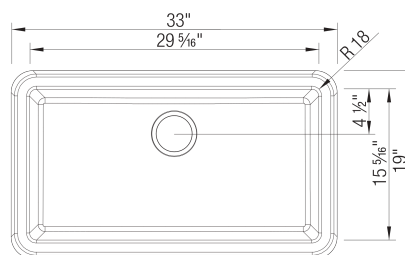

## Design and Planning Tips

- Min cabinet size: 36 in
- Bowl depth: 9-1/4" in ( 235.0 mm )

What is included:  
Installation instructions  
Cabinet template  
Limited Lifetime Warranty

Bowl Depth: 9-1/4"  
Required outside cabinet: 36"  
Front Apron Depth: 10"  
Rim thickness: 1-1/2"  
Base of sink is larger than the rim. Outside base measures 33" x 19"  
Drain hole accept 3-1/2" U.S. drain fittings  
53 lbs - Note: Cannot be shipped UPS  
Codes/Standards: CSA B45.8-18/ IAPMO Z403-2018