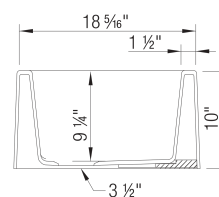

## Design and Planning Tips

- Min cabinet size: 36 in
- Bowl depth: 9-1/4" in ( 235.0 mm )

What is included:  
Installation instructions  
Cabinet template  
Limited Lifetime Warranty

Bowl Depth: 9-1/4"  
Required outside cabinet: 36"  
Front Apron Depth: 10"  
Rim thickness: 1-1/2"  
Base of sink is larger than the rim. Outside base measures 33" x 19"  
Drain hole accept 3-1/2" U.S. drain fittings  
53 lbs - Note: Cannot be shipped UPS  
Codes/Standards: CSA B45.8-18/ IAPMO Z403-2018