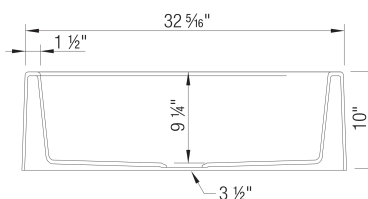

## Design and Planning Tips

- Min cabinet size: 36 in
- Bowl depth: 9-1/4" in ( 235.0 mm )

What is included:  
Installation instructions  
Cabinet template  
Limited Lifetime Warranty

Bowl Depth: 9-1/4"  
Required outside cabinet: 36"  
Front Apron Depth: 10"  
Rim thickness: 1-1/2"  
Base of sink is larger than the rim. Outside base measures 33" x 19"  
Drain hole accept 3-1/2" U.S. drain fittings  
53 lbs - Note: Cannot be shipped UPS  
Codes/Standards: CSA B45.8-18/ IAPMO Z403-2018