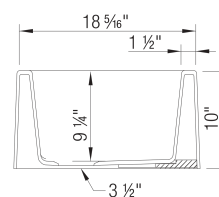

- Min cabinet size: 36 in
- Bowl depth: 9-1/4" in (235.0 mm)

What is included:
Installation instructions
Cabinet template
Limited Lifetime Warranty

Bowl Depth: 9-1/4"
Required outside cabinet: 36"
Front Apron Depth: 10"
Rim thickness: 1-1/2"
Base of sink is larger than the rim. Outside base measures 33" x 19"
Drain hole accept 3-1/2" U.S. drain fittings
53 lbs - Note: Cannot be shipped UPS
Codes/Standards: CSA B45.8-18/ IAPMO Z403-2018