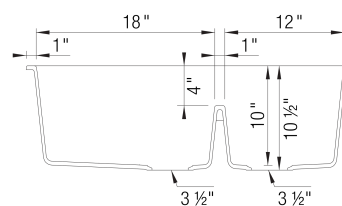

- Min cabinet size: 36 in (914 mm)

What is included:
Installation instructions, Cut-out template, Limited
Lifetime Warranty

Codes & Standards

CSA B45.8-18/ IAPMO Z403-2018

Optional Accessories

Walnut Wood Cutting Board	227346
Sink Grid (Large Bowl)	226828
Sink Grid (Small Bowl)	226830
CapFlow Strainer Cover	517666
Undermount Clips	440851