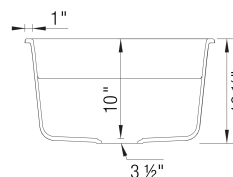

- Min cabinet size: 36 in (914 mm)

What is included:
Installation instructions, Cut-out template, Limited
Lifetime Warranty

Codes & Standards

CSA B45.8-18/ IAPMO Z403-2018

Optional Accessories

Walnut Wood Cutting Board	227346
Sink Grid (Large Bowl)	226828
Sink Grid (Small Bowl)	226830
CapFlow Strainer Cover	517666
Undermount Clips	440851