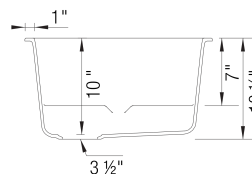

PERFORMA Cascade SILGRANIT

Warranty

BLANCO offers a limited lifetime warranty on all sinks and faucets, as well as a one-year warranty on all custom accessories.

Code/Standards Compliance

BLANCO sinks and faucets are third-party tested and certified to standards and listed by applicable certification bodies. For more information on individual product listings, contact our office or listing organization.

View our how-to videos to learn more about installing and caring for BLANCO products:
<https://www.blanco.com/us-en/service/how-to-videos/how-to-videos-for-sinks/>

Questions? Contact us today

BLANCO America, Inc.
110 Mount Holly By-Pass
Lumberton, NJ 08048

Phone & Fax
Phone: 888-668-6201
Fax: 609-668-6211

While BLANCO endeavors to provide accurate information, all dimensions are nominal, cannot be guaranteed, and are subject to change or cancellation. BLANCO assumes no responsibility for use of superseded or voided specifications.