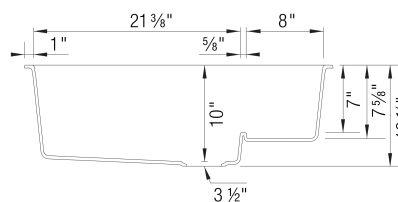

PERFORMA Cascade SILGRANIT

Warranty

BLANCO offers a limited lifetime warranty on all sinks and faucets, as well as a one-year warranty on all custom accessories.

Code/Standards Compliance

BLANCO sinks and faucets are third-party tested and certified to standards and listed by applicable certification bodies. For more information on individual product listings, contact our office or listing organization.

View our how-to videos to learn more about installing and caring for BLANCO products:
<https://www.blanco.com/us-en/service/how-to-videos/how-to-videos-for-sinks/>

Questions? Contact us today

BLANCO America, Inc.
110 Mount Holly By-Pass
Lumberton, NJ 08048

Phone & Fax
Phone: 888-668-6201
Fax: 609-668-6211

While BLANCO endeavors to provide accurate information, all dimensions are nominal, cannot be guaranteed, and are subject to change or cancellation. BLANCO assumes no responsibility for use of superseded or voided specifications.