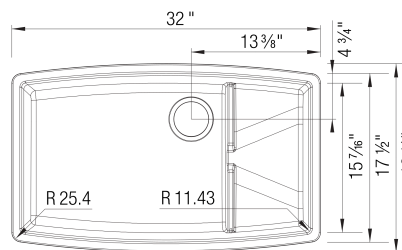

PERFORMA Cascade SILGRANIT

Warranty

BLANCO offers a limited lifetime warranty on all sinks and faucets, as well as a one-year warranty on all custom accessories.

Code/Standards Compliance

BLANCO sinks and faucets are third-party tested and certified to standards and listed by applicable certification bodies. For more information on individual product listings, contact our office or listing organization.

View our how-to videos to learn more about installing and caring for BLANCO products:
<https://www.blanco.com/us-en/service/how-to-videos/how-to-videos-for-sinks/>

Questions? Contact us today

BLANCO America, Inc.
110 Mount Holly By-Pass
Lumberton, NJ 08048

Phone & Fax
Phone: 888-668-6201
Fax: 609-668-6211

While BLANCO endeavors to provide accurate information, all dimensions are nominal, cannot be guaranteed, and are subject to change or cancellation. BLANCO assumes no responsibility for use of superseded or voided specifications.