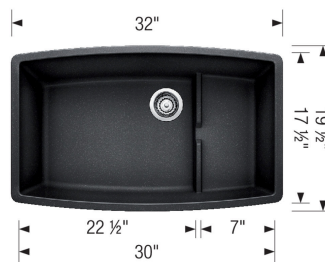

Sink Specifications

Color	SKU
Café	440063
Anthracite	440064
White	440066
Metallic Gray	440067
Truffle	441291
Cinder	441476
Coal Black	442936

PERFORMA Cascade

Design and Planning Tips

- Min cabinet size: 36 in
- Bowl depth: 10 in (254.0 mm)