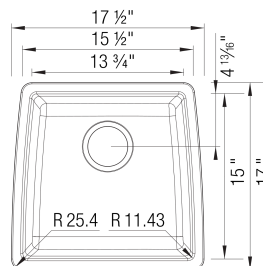

PERFORMA Bar SILGRANIT