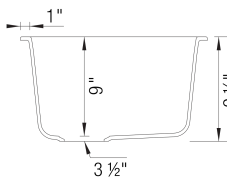

- Min cabinet size: 21 in

What is included:
Installation instructions, Cut-out template, Limited
Lifetime Warranty

Codes & Standards

CSA B45.8-18/ IAPMO Z403-2018

Optional Accessories

Sink Grid	222466
CapFlow Strainer Cover	517666
Undermount Clips	440851