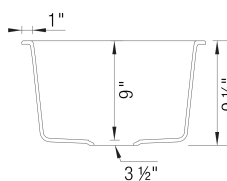

- Min cabinet size: 21 in

What is included:
Installation instructions, Cut-out template, Limited
Lifetime Warranty

Codes & Standards

CSA B45.8-18/ IAPMO Z403-2018

Optional Accessories

Sink Grid	222466
CapFlow Strainer Cover	517666
Undermount Clips	440851