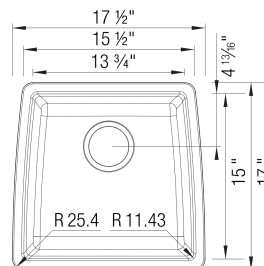

## Design and Planning Tips

- Min cabinet size: 21 in

What is included:  
Installation instructions, Cut-out template, Limited  
Lifetime Warranty