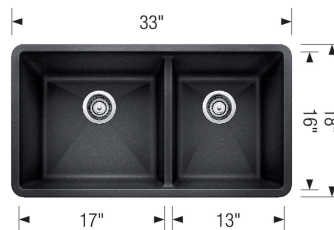

Sink Specifications

Color	SKU
White	441125
Anthracite	441128
Café	441129
Metallic Gray	441130
Truffle	441296
Cinder	441479
Coal Black	442926

PRECIS 1³/₄ SILGRANIT

Design and Planning Tips

- Min cabinet size: 36 in
- Bowl depth: 9,5 in (240.0 mm)