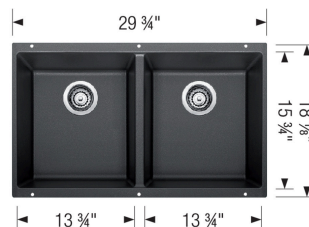

PRECIS Equal Double SILGRANIT

Sink Specifications

Color	SKU
Metallic Gray	516319
White	516320
Anthracite	516322
Café	516323
Truffle	517678
Cinder	519050
Coal Black	442927

Design and Planning Tips

- Min cabinet size: 33 in
- Bowl depth: 8 in (203.0 mm)

What is included:

Installation instructions

Cut-out template

Limited Lifetime Warranty

Depending on cabinet construction, a different cabinet size may be required. Consult the cabinet manufacturer.

Cubed weight: 95 lbs.