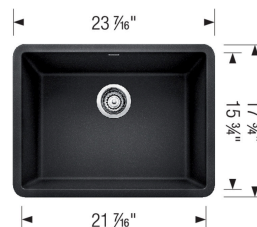

PRECIS 24 SILGRANIT

Sink Specifications

Color	SKU
Anthracite	522258
Cinder	522412
Metallic Gray	522413
White	522414
Truffle	522417
Café	522418
Coal Black	442928

Design and Planning Tips

- Min cabinet size: 27 in
- Bowl depth: 8,66 in (222.0 mm)