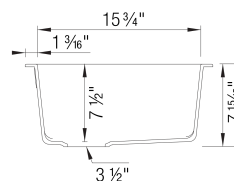

What is included:
Installation instructions, Cut-out template, Limited Lifetime Warranty

Codes & Standards

CSA B45.8-18/ IAPMO Z403-2018

Optional Accessories

Floating Grid	233542
Sink Grid	221014
CapFlow Strainer Cover	517666
Undermount Clips	440851