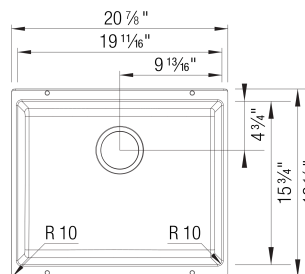

Sink Specifications

Color	SKU
White	513426
Anthracite	513428
Café	515652
Truffle	517677
Cinder	519049
Coal Black	442933
Volcano Gray	527414
Soft White	527405

PRECIS 21 SILGRANIT

Design and Planning Tips

- Min cabinet size: 24 in