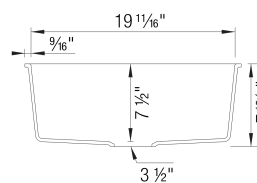

Design and Planning Tips

- Min cabinet size: 24 in

What is included:
Installation instructions, Cut-out template, Limited Lifetime Warranty

Codes & Standards

CSA B45.8-18/ IAPMO Z403-2018