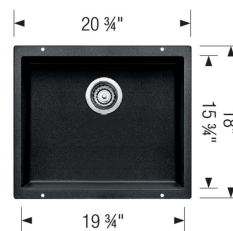

BLANCO

Sink Specifications

PRECIS 21

Color	SKU
Metallic Gray	513429
White	513426
Anthracite	513428
Café	515652
Truffle	517677
Cinder	519049
Coal Black	442933

Design and Planning Tips

- Min cabinet size: 24 in
- Bowl depth: 7,5 in (191.0 mm)