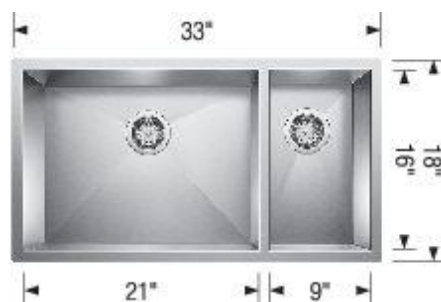

Sink Specifications

Color	SKU
Satin Finished	516213

Design and Planning Tips

- Min cabinet size: 36 in
- Bowl depth: 10 in (254.0 mm)

What is included:
Installation instructions
Cut-out template
Limited Lifetime Warranty

Depending on cabinet construction, a different cabinet size may be required. Consult the cabinet manufacturer.

Cubed weight: 96 lbs.

Optional Accessories

Colander	224387
Walnut Wood Cutting Board	232002
Sink Grid	224405
Sink Grid	224406
Glass Cutting Board	224390
Sink clips	212594

PRECISION R0 1½ Stainless steel Satin Finished

Warranty

BLANCO offers a limited lifetime warranty on all sinks and faucets, as well as a one-year warranty on all custom accessories.

Code/Standards Compliance

BLANCO sinks and faucets are third-party tested and certified to standards and listed by applicable certification bodies. For more information on individual product listings, contact our office or listing organization.

View our how-to videos to learn more about installing and caring for BLANCO products:
<https://www.blanco.com/us-en/service/how-to-videos/how-to-videos-for-sinks/>

Questions? Contact us today

BLANCO America, Inc.
110 Mount Holly By-Pass
Lumberton, NJ 08048

Phone & Fax
Phone: 888-668-6201
Fax: 609-668-6211

While BLANCO endeavors to provide accurate information, all dimensions are nominal, cannot be guaranteed, and are subject to change or cancellation. BLANCO assumes no responsibility for use of superseded or voided specifications.