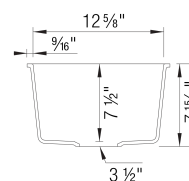

- Min cabinet size: 18 in

What is included:
Installation instructions, Cut-out template, Limited
Lifetime Warranty

Codes & Standards

CSA B45.8-18/ IAPMO Z403-2018

Optional Accessories

Sink Grid	221013
CapFlow Strainer Cover	517666
Undermount Clips	440851