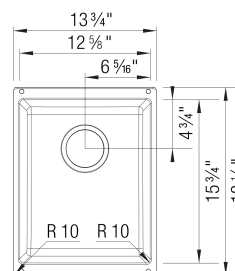

PRECIS Bar SILGRANIT