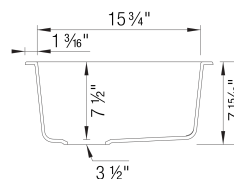

- Min cabinet size: 18 in

What is included:
Installation instructions, Cut-out template, Limited
Lifetime Warranty

Codes & Standards

CSA B45.8-18/ IAPMO Z403-2018

Optional Accessories

Sink Grid	221013
CapFlow Strainer Cover	517666
Undermount Clips	440851