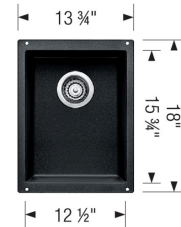

PRECIS Bar SILGRANIT

Sink Specifications

Color	SKU
Anthracite	513424
Metallic Gray	513425
White	513422
Café	515653
Truffle	517676
Cinder	519048
Coal Black	442932

Design and Planning Tips

- Min cabinet size: 18 in
- Bowl depth: 7,5 in (191.0 mm)