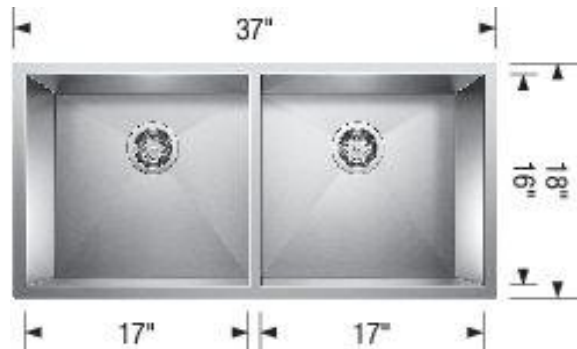

PRECISION R0 Large Equal Double

Sink Specifications

Color	SKU
satin polish	516212

Design and Planning Tips

- Min cabinet size: 39 in

What is included:
Installation instructions, Cut-out template, Limited Lifetime Warranty

Codes & Standards

ASME A112.19.3-2017/CSA B45.4-17

Optional Accessories

Colander	224387
Walnut Wood Cutting Board	232002
Sink Grid (Large Bowl)	223190
Sink clips	212594
Foldable Grid	238483

Warranty

BLANCO offers a limited lifetime warranty on all sinks and faucets, as well as a one-year warranty on all custom accessories.

Code/Standards Compliance

BLANCO sinks and faucets are third-party tested and certified to standards and listed by applicable certification bodies. For more information on individual product listings, contact our office or listing organization.

View our how-to videos to learn more about installing and caring for BLANCO products:
<https://www.blanco.com/us-en/service/how-to-videos/how-to-videos-for-sinks/>

Questions? Contact us today

BLANCO America, Inc.
110 Mount Holly By-Pass
Lumberton, NJ 08048

Phone & Fax
Phone: 888-668-6201
Fax: 609-668-6211

While BLANCO endeavors to provide accurate information, all dimensions are nominal, cannot be guaranteed, and are subject to change or cancellation. BLANCO assumes no responsibility for use of superseded or voided specifications.