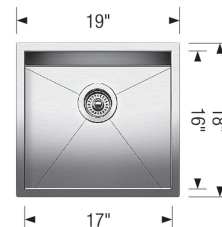

Optional Accessories

Glass Cutting Board	224390
Sink Grid	516271
Colander	224387
Walnut Wood Cutting Board	232002
Sink clips	212594

Warranty

BLANCO offers a limited lifetime warranty on all sinks and faucets, as well as a one-year warranty on all custom accessories.

Code/Standards Compliance

BLANCO sinks and faucets are third-party tested and certified to standards and listed by applicable certification bodies. For more information on individual product listings, contact our office or listing organization.

View our how-to videos to learn more about installing and caring for BLANCO products:
<https://www.blanco.com/us-en/service/how-to-videos/how-to-videos-for-sinks/>

Questions? Contact us today

BLANCO America, Inc.
110 Mount Holly By-Pass
Lumberton, NJ 08048

Phone & Fax
Phone: 888-668-6201
Fax: 609-668-6211

While BLANCO endeavors to provide accurate information, all dimensions are nominal, cannot be guaranteed, and are subject to change or cancellation. BLANCO assumes no responsibility for use of superseded or voided specifications.