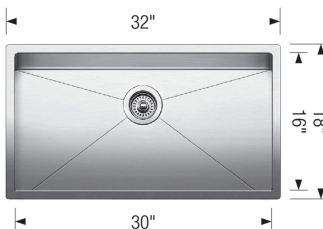

## Design and Planning Tips

- Min cabinet size: 36 in
- Bowl depth: 10" in ( 254.0 mm )

What is included:  
Installation instructions  
Cut-out template  
Limited Lifetime Warranty

Depending on cabinet construction, a different cabinet size may be required. Consult the cabinet manufacturer.

Cubed weight: 92 lbs.