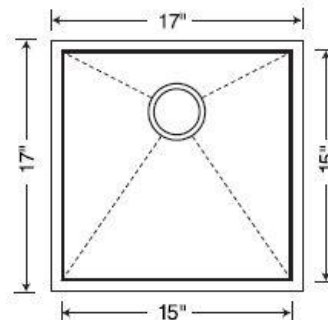

### Design and Planning Tips

- Min cabinet size: 21 in
- Bowl depth: 8 in ( 203.0 mm )

What is included:  
Installation instructions, Sink template, Limited lifetime warranty, Drain NOT included., Sink clips are not included and may be ordered separately, Installed sound deadening pads.

Bowl Depth: 8"  
Required outside cabinet: 21"  
Cutout Size: Template provided with approximate 1/8" reveal  
Codes/Standards: ASME A112.19.3-2017/CSA B45.4-17

---