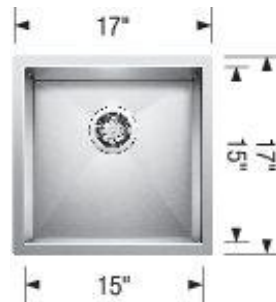

PRECISION R0 Bar Stainless steel Satin Finished

Optional Accessories

Sink Grid	223200
CapFlow Strainer Cover	517666
Sink clips	212594

Warranty

BLANCO offers a limited lifetime warranty on all sinks and faucets, as well as a one-year warranty on all custom accessories.

Code/Standards Compliance

BLANCO sinks and faucets are third-party tested and certified to standards and listed by applicable certification bodies. For more information on individual product listings, contact our office or listing organization.

View our how-to videos to learn more about installing and caring for BLANCO products:
<https://www.blanco.com/us-en/service/how-to-videos/how-to-videos-for-sinks/>

Questions? Contact us today

BLANCO America, Inc.
110 Mount Holly By-Pass
Lumberton, NJ 08048

Phone & Fax
Phone: 888-668-6201
Fax: 609-668-6211

While BLANCO endeavors to provide accurate information, all dimensions are nominal, cannot be guaranteed, and are subject to change or cancellation. BLANCO assumes no responsibility for use of superseded or voided specifications.