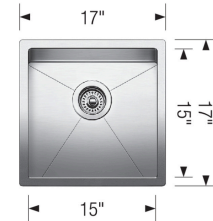

Optional Accessories

Sink Grid	223200
CapFlow Strainer Cover	517666
3-in-1 Basket Strainer	441231

Warranty

BLANCO offers a limited lifetime warranty on all sinks and faucets, as well as a one-year warranty on all custom accessories.

Code/Standards Compliance

BLANCO sinks and faucets are third-party tested and certified to standards and listed by applicable certification bodies. For more information on individual product listings, contact our office or listing organization.

View our how-to videos to learn more about installing and caring for BLANCO products:
<https://www.blanco.com/us-en/service/how-to-videos/how-to-videos-for-sinks/>

Questions? Contact us today

BLANCO America, Inc.
110 Mount Holly By-Pass
Lumberton, NJ 08048

Phone & Fax
Phone: 888-668-6201
Fax: 609-668-6211

While BLANCO endeavors to provide accurate information, all dimensions are nominal, cannot be guaranteed, and are subject to change or cancellation. BLANCO assumes no responsibility for use of superseded or voided specifications.