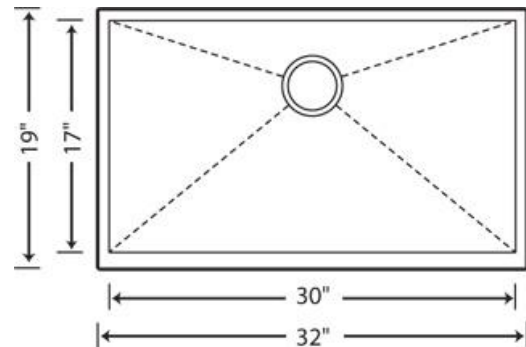

PRECISION Super Single with Apron

Sink Specifications

Color	SKU
satin polish	513439

Design and Planning Tips

- Min cabinet size: 36 in
- Bowl depth: 10 in (254.0 mm)

What is included:

Installation instructions, Limited lifetime warranty, Drain NOT included., Sink clips are not included and may be ordered separately, Installed sound deadening pads.

Note: Requires custom installation.

Bowl Depth: 10"

Required outside cabinet:* 36"

Cutout Size: Template provided with approximate 1/8" reveal

Apron Dimensions*: 32"L x 1-3/16"W x 9"H

*Please make certain there is adequate countertop width to accommodate the substantial sink width (19").

Codes/Standards: ASME A112.19.3-2017/CSA B45.4-17

Warranty

BLANCO offers a limited lifetime warranty on all sinks and faucets, as well as a one-year warranty on all custom accessories.

Code/Standards Compliance

BLANCO sinks and faucets are third-party tested and certified to standards and listed by applicable certification bodies. For more information on individual product listings, contact our office or listing organization.

View our how-to videos to learn more about installing and caring for BLANCO products:

<https://www.blanco.com/us-en/service/how-to-videos/>

Questions? Contact us today

BLANCO America, Inc.
110 Mount Holly By-Pass
Lumberton, NJ 08048

Phone & Fax
Phone: 888-668-6201
Fax: 609-668-6211

While BLANCO endeavors to provide accurate information, all dimensions are nominal, cannot be guaranteed, and are subject to change or cancellation. BLANCO assumes no responsibility for use of superseded or voided specifications.