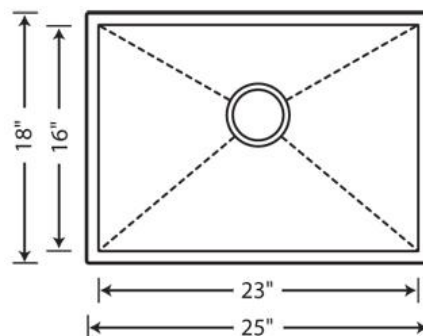

Sink Specifications

QUATRUS Medium Single

Color	SKU
Satin Finished	518171

Design and Planning Tips

- Min cabinet size: 30 in
- Bowl depth: 9 in (229.0 mm)

What is included:
Installation instructions, Sink template, Limited lifetime warranty, Drain NOT included., Sink clips are not included and may be ordered separately, Installed sound deadening pads.

Bowl Depth: 9"
Required outside cabinet: 30"
Cutout Size: Template provided with approximate 1/8" reveal
Codes/Standards: ASME A112.19.3-2017/CSA B45.4-17

Optional Accessories

Stainless Steel Colander	224387
Cutting Board	224390
3½" CapFlow strainer cover	517666
Stainless steel (fits all strainers)	