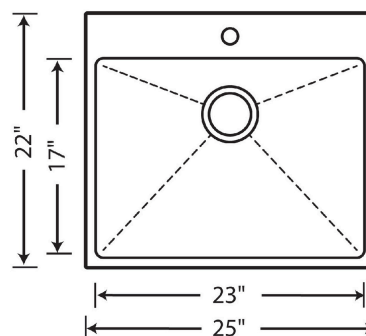

### Design and Planning Tips

- Min cabinet size: 30 in
- Bowl depth: 12 in ( 305.0 mm )

What is included:

Installation instructions, Sink template, Limited lifetime warranty, Drain NOT included., Sink clips are included, Installed sound deadening pads.

Bowl Depth: 12"

Required Outside Cabinet: 27" (drop-in),

30" (undermount)

Versatile dual deck design can be installed as a drop-in or undermount

Codes/Standards: ASME A112.19.3-2017/CSA B45.4-17

---