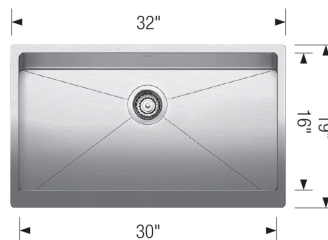

### Design and Planning Tips

- Min cabinet size: 36 in
- Bowl depth: 9 in ( 229.0 mm )
- Apron front height: 10 in

What is included:

Installation instructions  
Limited Lifetime Warranty

Custom cabinet installation required.

Cubed weight: 89 lbs.