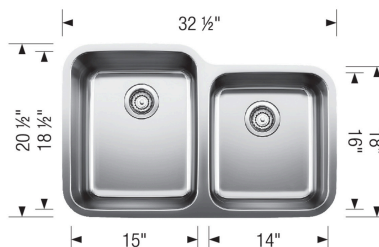

STELLAR 1³/₄ Stainless steel Satin Finished

Warranty

BLANCO offers a limited lifetime warranty on all sinks and faucets, as well as a one-year warranty on all custom accessories.

Code/Standards Compliance

BLANCO sinks and faucets are third-party tested and certified to standards and listed by applicable certification bodies. For more information on individual product listings, contact our office or listing organization.

View our how-to videos to learn more about installing and caring for BLANCO products:
<https://www.blanco.com/us-en/service/how-to-videos/how-to-videos-for-sinks/>

Questions? Contact us today

BLANCO America, Inc.
110 Mount Holly By-Pass
Lumberton, NJ 08048

Phone & Fax
Phone: 888-668-6201
Fax: 609-668-6211

While BLANCO endeavors to provide accurate information, all dimensions are nominal, cannot be guaranteed, and are subject to change or cancellation. BLANCO assumes no responsibility for use of superseded or voided specifications.