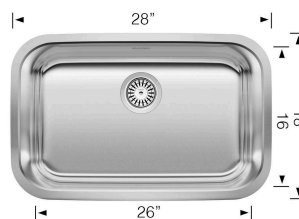

Sink Specifications

STELLAR ADA

Color	SKU
Satin Finished	441529

Design and Planning Tips

- Min cabinet size: 36 in
- Bowl depth: 5,5 in (140.0 mm)

What is included:
Installation instructions
Cut-out template
Limited Lifetime Warranty

Depending on cabinet construction, a different cabinet size may be required. Consult the cabinet manufacturer.

Cubed weight: 75 lbs.

Optional Accessories

3-in-1 Basket Strainer	441231
CapFlow Strainer Cover	517666
Sink clips	212594