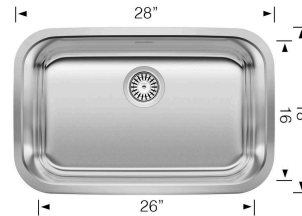

STELLAR ADA Stainless steel Satin Finished

Warranty

BLANCO offers a limited lifetime warranty on all sinks and faucets, as well as a one-year warranty on all custom accessories.

Code/Standards Compliance

BLANCO sinks and faucets are third-party tested and certified to standards and listed by applicable certification bodies. For more information on individual product listings, contact our office or listing organization.

View our how-to videos to learn more about installing and caring for BLANCO products:
<https://www.blanco.com/us-en/service/how-to-videos/how-to-videos-for-sinks/>

Questions? Contact us today

BLANCO America, Inc.
110 Mount Holly By-Pass
Lumberton, NJ 08048

Phone & Fax
Phone: 888-668-6201
Fax: 609-668-6211

While BLANCO endeavors to provide accurate information, all dimensions are nominal, cannot be guaranteed, and are subject to change or cancellation. BLANCO assumes no responsibility for use of superseded or voided specifications.