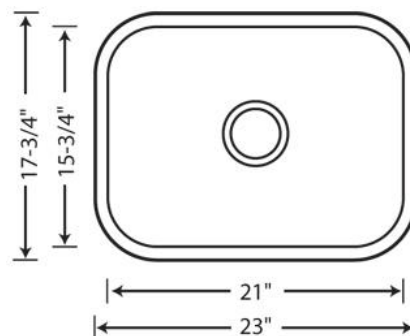

Sink Specifications

STELLAR LAUNDRY

Color	SKU
Satin Finished	441398

Design and Planning Tips

- Min cabinet size: 27 in
- Bowl depth: 12 in (305.0 mm)

What is included:

Installation instructions, Sink template, Limited lifetime warranty, Drain NOT included., Sink clips are not included and may be ordered separately

Bowl Depth: 12"

Required outside cabinet: 27"

Cutout Size: Template provided for undermount installation.

Codes/Standards: ASME A112.19.3-2017/CSA B45.4-17

Optional Accessories

Deluxe Steel Strainer	440029
-----------------------	--------