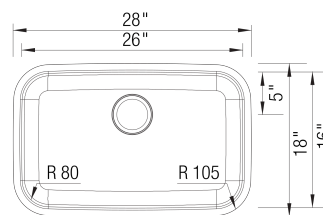

STELLAR Super Single Stainless steel brushed finish

Warranty

BLANCO offers a limited lifetime warranty on all sinks and faucets, as well as a one-year warranty on all custom accessories.

Code/Standards Compliance

BLANCO sinks and faucets are third-party tested and certified to standards and listed by applicable certification bodies. For more information on individual product listings, contact our office or listing organization.

View our how-to videos to learn more about installing and caring for BLANCO products:
<https://www.blanco.com/us-en/service/how-to-videos/how-to-videos-for-sinks/>

Questions? Contact us today

BLANCO America, Inc.
110 Mount Holly By-Pass
Lumberton, NJ 08048

Phone & Fax
Phone: 888-668-6201
Fax: 609-668-6211

While BLANCO endeavors to provide accurate information, all dimensions are nominal, cannot be guaranteed, and are subject to change or cancellation. BLANCO assumes no responsibility for use of superseded or voided specifications.