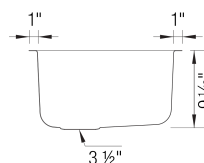

STELLAR Super Single Stainless steel brushed finish

Warranty

BLANCO offers a limited lifetime warranty on all sinks and faucets, as well as a one-year warranty on all custom accessories.

Code/Standards Compliance

BLANCO sinks and faucets are third-party tested and certified to standards and listed by applicable certification bodies. For more information on individual product listings, contact our office or listing organization.

View our how-to videos to learn more about installing and caring for BLANCO products:
<https://www.blanco.com/us-en/service/how-to-videos/how-to-videos-for-sinks/>

Questions? Contact us today

BLANCO America, Inc.
110 Mount Holly By-Pass
Lumberton, NJ 08048

Phone & Fax
Phone: 888-668-6201
Fax: 609-668-6211

While BLANCO endeavors to provide accurate information, all dimensions are nominal, cannot be guaranteed, and are subject to change or cancellation. BLANCO assumes no responsibility for use of superseded or voided specifications.