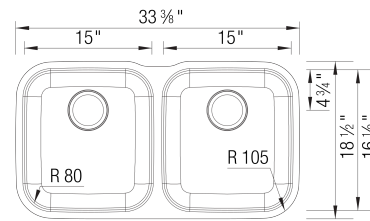

STELLAR Equal Double

Warranty

BLANCO offers a limited lifetime warranty on all sinks and faucets, as well as a one-year warranty on all custom accessories.

Code/Standards Compliance

BLANCO sinks and faucets are third-party tested and certified to standards and listed by applicable certification bodies. For more information on individual product listings, contact our office or listing organization.

View our how-to videos to learn more about installing and caring for BLANCO products:
<https://www.blanco.com/us-en/service/how-to-videos/how-to-videos-for-sinks/>

Questions? Contact us today

BLANCO America, Inc.
110 Mount Holly By-Pass
Lumberton, NJ 08048

Phone & Fax
Phone: 888-668-6201
Fax: 609-668-6211

While BLANCO endeavors to provide accurate information, all dimensions are nominal, cannot be guaranteed, and are subject to change or cancellation. BLANCO assumes no responsibility for use of superseded or voided specifications.