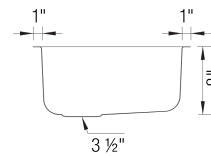

STELLAR Equal Double

Warranty

BLANCO offers a limited lifetime warranty on all sinks and faucets, as well as a one-year warranty on all custom accessories.

Code/Standards Compliance

BLANCO sinks and faucets are third-party tested and certified to standards and listed by applicable certification bodies. For more information on individual product listings, contact our office or listing organization.

View our how-to videos to learn more about installing and caring for BLANCO products:
<https://www.blanco.com/us-en/service/how-to-videos/how-to-videos-for-sinks/>

Questions? Contact us today

BLANCO America, Inc.
110 Mount Holly By-Pass
Lumberton, NJ 08048

Phone & Fax
Phone: 888-668-6201
Fax: 609-668-6211

While BLANCO endeavors to provide accurate information, all dimensions are nominal, cannot be guaranteed, and are subject to change or cancellation. BLANCO assumes no responsibility for use of superseded or voided specifications.