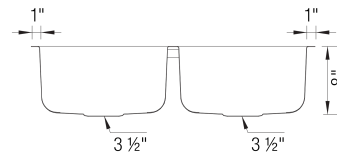

STELLAR Equal Double

Warranty

BLANCO offers a limited lifetime warranty on all sinks and faucets, as well as a one-year warranty on all custom accessories.

Code/Standards Compliance

BLANCO sinks and faucets are third-party tested and certified to standards and listed by applicable certification bodies. For more information on individual product listings, contact our office or listing organization.

View our how-to videos to learn more about installing and caring for BLANCO products:
<https://www.blanco.com/us-en/service/how-to-videos/how-to-videos-for-sinks/>

Questions? Contact us today

BLANCO America, Inc.
110 Mount Holly By-Pass
Lumberton, NJ 08048

Phone & Fax
Phone: 888-668-6201
Fax: 609-668-6211

While BLANCO endeavors to provide accurate information, all dimensions are nominal, cannot be guaranteed, and are subject to change or cancellation. BLANCO assumes no responsibility for use of superseded or voided specifications.